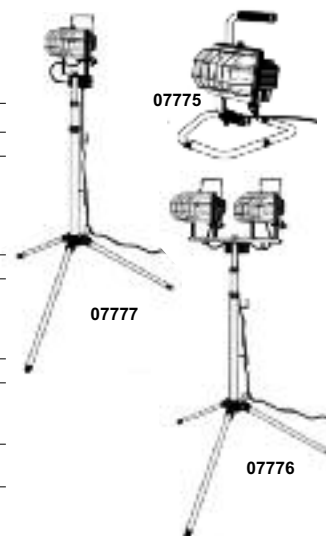

Features

- UL Listed
- 500 Watts of "Instant-On" light
- Wire guards protect lens and bulb
- 1/3 brighter than standard incandescent lighting
- 8-foot grounded cord with molded male plug
- Heavy-duty powder coated casting
- Telescoping post - reaches height of 7 feet
- Pivoting head - allows you to direct the light beam
- Tri-pod base for sturdy footing - collapses for storage
- Collapsible - easy to transport from site-to-site

- continues -

Temporary Lighting (continued)

Portable Lighting Systems

UL Listed

CAT. NO. DESCRIPTION

Hand-Held Light System

07775 500 Watt Bulb. Adjustable pivot handle with weatherproof On/Off Power Switch. No tri-pod and telescoping post

Dual Head Light System

07776 Two 500 Watt Pivoting Heads, Separate On/Off Power Switches for Each Fixture. Tri-Pod Included.

Single Head Light System

07777 500 Watt Bulb. Ideal for Connecting Lights in Series. Tri-Pod Included.

Single Light System with magnetic Mounting Feature

07885 500 Watt Light Mounts on Tri-Pod (not included) or Any Metal Structure.

Lamp Cord - Thermostat Cable

Lamp Cord

UL Listed

300 volt rip type cord with SPT-1 PVC insulation. 2 conductors of parallel stranded copper; one conductor ribbed for polarity. Specify color when ordering.

CAT. NO.	WIRE GA/COND	WIRE TYPE	LENGTH (FT)	CORD COLOR	125V RATING
60000-66-07	18/2	SPT-1	250	Brown	10A
60000-66-01	18/2	SPT-1	250	White	10A
60000-66-18*	18/2	SPT-1	250	Clear	10A
60000-66-08	18/2	SPT-1	250	Black	10A
60000-66-19*	18/2	SPT-1	250	Gold	10A
60000-66-21*	18/2	SPT-1	250	Silver	10A
60126-66-07	16/2	SPT-2	250	Brown	10A
60126-66-01	16/2	SPT-2	250	White	13A
60126-66-08	16/2	SPT-2	250	Black	13A

*Non UL