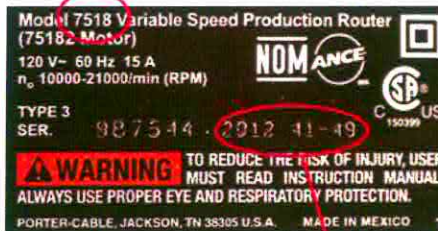

IMPORTANT SAFETY RECALL

Porter-Cable 7518, 7519, 7519EC and 22-7519-60 Routers Porter-Cable 75361 Router Bases

Porter-Cable has identified a safety issue with the bases on some 3-1/4 HP fixed base production routers. The router base does not have insulated gripping surfaces, and could present a shock hazard.

The following models are affected:

- Porter-Cable Speedmatic 3-1/4 HP Five-Speed Router Model 7518
- Porter-Cable Speedmatic 3-1/4 HP Router, Model 7519
- Porter-Cable Speedmatic 3-1/4 HP Router with extended chuck, Model 7519EC
- Porter-Cable Speedmatic High Voltage 3-1/4 HP Router, Model 22-7519-60
- Porter-Cable Router Base, Model 75361

Affected models have date codes before 2014 14 and have uninsulated handles on the base.

The model number can be found on the nameplate of the motor or base base. The date codes can only be found on the motor nameplate.

Model Number

Date Code

The improved base will be readily identifiable by the insulated gripping surface on the handles.

If your router or base is affected, STOP USING IT IMMEDIATELY, and call toll free

1-888-344-7973

between 8 a.m. and 6 p.m., Eastern Time, Monday through Friday,

or e-mail: support.portercable@sbdinc.com for information about a free replacement router base.