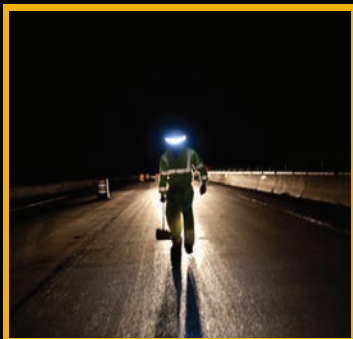

Contact your HSI sales representative
for pricing and availability.

ILLUMAGEAR 

HALO™

360° Personal Safety & Task Light

See
and be **Seen**™

Specifications

Model:	HAWF-01A
Includes Halo and Rechargeable battery	
Dimensions:	260 x 330mm
Max Light:	202 lumens in 360° 77 candela on Task
Halo Weight:	284 g
Battery Weight:	45 g
Battery Type:	Lithium Ion
Battery Life:	5½-34 hours
Dielectric Str.:	30,000V (min.)

Features

- Lightweight and cord-free
- Visible over 1/4 mile away in all directions at all times
- Powerful flood task light for improved work efficiency
- Fully illuminates the task area out to the visual periphery
- Eliminates shadows no matter where you move
- Four light modes: Halo, HI-Alert, Task, Dim
- Built tough to survive in rough work environments
- Average battery runtime of 15 hours
- Connects securely to any hard hat
- IP Rating of 67 to protect against dust, dirt, and water
- Easy single button functionality
- One year warranty