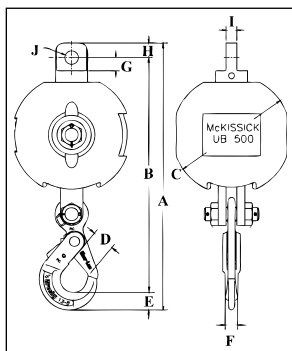

### UB-500S Top Swivel Overhaul Balls with SHUR-LOC® Hooks

- All sizes are RFID EQUIPPED.

| Model No. | UB-500 "S" Stock No. | Dimensions (mm) |     |     |      |      |      |      |      |      |      |  |
|-----------|----------------------|-----------------|-----|-----|------|------|------|------|------|------|------|--|
|           |                      | A               | B   | C   | D    | E    | F    | G    | H    | I    | J    |  |
| MB4T35    | 1036005              | 525             | 462 | 191 | 46.5 | 29.2 | 23.9 | 47.8 | 35.1 | 22.4 | 33.3 |  |
| MB4T85    | 1036018              | 547             | 484 | 235 | 46.5 | 29.2 | 23.9 | 47.8 | 35.1 | 22.4 | 33.3 |  |
| MB4T150   | 1036032              | 573             | 509 | 286 | 46.5 | 29.2 | 23.9 | 47.8 | 35.1 | 22.4 | 33.3 |  |
| MB4T200   | 1036041              | 582             | 519 | 318 | 46.5 | 29.2 | 23.9 | 47.8 | 35.1 | 22.4 | 33.3 |  |
| MB7T85    | 1036050              | 607             | 541 | 235 | 53.5 | 42.2 | 29.5 | 47.8 | 35.1 | 22.4 | 33.3 |  |
| MB7T150   | 1036063              | 642             | 566 | 286 | 53.5 | 42.2 | 29.5 | 47.8 | 35.1 | 22.4 | 33.3 |  |
| MB7T200   | 1036077              | 650             | 575 | 318 | 53.5 | 42.2 | 29.5 | 47.8 | 35.1 | 22.4 | 33.3 |  |
| MB7T285   | 1036086              | 675             | 600 | 353 | 53.5 | 42.2 | 29.5 | 47.8 | 35.1 | 22.4 | 33.3 |  |
| MB10T150  | 1036095              | 793             | 691 | 286 | 63.0 | 52.5 | 38.1 | 70.0 | 51.0 | 31.8 | 45.2 |  |
| MB10T200  | 1036108              | 803             | 700 | 318 | 63.0 | 52.5 | 38.1 | 70.0 | 51.0 | 31.8 | 45.2 |  |
| MB10T285  | 1036122              | 827             | 724 | 353 | 63.0 | 52.5 | 38.1 | 70.0 | 51.0 | 31.8 | 45.2 |  |
| MB10T350  | 1036131              | 841             | 738 | 381 | 63.0 | 52.5 | 38.1 | 70.0 | 51.0 | 31.8 | 45.2 |  |
| MB10T650  | 1036140              | 879             | 776 | 456 | 63.0 | 52.5 | 38.1 | 70.0 | 51.0 | 31.8 | 45.2 |  |