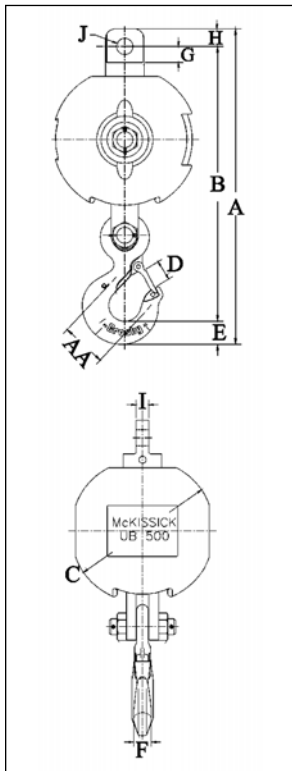

McKissick® Overhaul Balls

UB-500 TOP SWIVEL OVERHAUL BALLS

UB-500E Top Swivel Overhaul Balls with 320 Eye Hooks

- All sizes are RFID EQUIPPED.

Model No.*	UB-500 "E" Stock No.	Dimensions (mm)										
		A	B	C	D	E	F	G	H	I	J	AA
MB4T35*	1036000	510	439	191	34.5	36.6	28.4	47.8	35.1	22.4	33.3	63.5
MB4T85*	1036009	533	461	235	34.5	36.6	28.4	47.8	35.1	22.4	33.3	63.5
MB4T150*	1036027	558	487	286	34.5	36.6	28.4	47.8	35.1	22.4	33.3	63.5
MB4T200*	1036036	568	496	318	34.5	36.6	28.4	47.8	35.1	22.4	33.3	63.5
MB7T85*	1036045	589	517	235	40.9	46.0	35.1	47.8	35.1	22.4	33.3	76.0
MB7T150*	1036054	624	543	286	40.9	46.0	35.1	47.8	35.1	22.4	33.3	76.0
MB7T200*	1036072	632	551	318	40.9	46.0	35.1	47.8	35.1	22.4	33.3	76.0
MB7T285*	1036081	657	576	353	40.9	46.0	35.1	47.8	35.1	22.4	33.3	76.0
MB10T150*	1036090	799	691	286	53.0	57.0	41.1	70.0	51.0	22.4	45.2	102
MB10T200*	1036099	808	700	318	53.0	57.0	41.1	70.0	51.0	22.4	45.2	102
MB10T285*	1036117	832	724	353	53.0	57.0	41.1	70.0	51.0	22.4	45.2	102
MB10T350*	1036126	846	738	381	53.0	57.0	41.1	70.0	51.0	22.4	45.2	102
MB10T650*	1036135	884	776	456	53.0	57.0	41.1	70.0	51.0	22.4	45.2	102
MB12T150*	1036144	799	691	286	53.0	57.0	41.1	70.0	51.0	22.4	45.2	102
MB12T200*	1036153	808	700	318	53.0	57.0	41.1	70.0	51.0	22.4	45.2	102
MB12T285*	1036171	832	724	353	53.0	57.0	41.1	70.0	51.0	22.4	45.2	102
MB12T350*	1036180	846	738	381	53.0	57.0	41.1	70.0	51.0	22.4	45.2	102
MB12T650*	1036189	909	776	456	53.0	57.0	41.1	70.0	51.0	22.4	45.2	102
MB15T200*	1036198	955	828	318	76.5	76.0	60.5	60.5	51.0	31.8	45.2	127
MB15T350*	1036207	986	859	381	76.5	76.0	60.5	60.5	51.0	31.8	45.2	127
MB15T650*	1036216	1022	895	456	76.5	76.0	60.5	60.5	51.0	31.8	45.2	127
MB15T1150*	1036225	1072	945	549	76.5	76.0	60.5	60.5	51.0	31.8	45.2	127
MB20T200*	1036234	955	828	318	76.5	76.0	60.5	60.5	51.0	31.8	45.2	127
MB20T350*	1036243	986	859	381	76.5	76.0	60.5	60.5	51.0	31.8	45.2	127
MB20T650*	1036252	1022	895	456	76.5	76.0	60.5	60.5	51.0	31.8	45.2	127
MB20T1150*	1036261	1072	945	549	76.5	76.0	60.5	60.5	51.0	31.8	45.2	127
MB25T350	1036270	1198	1021	381	76.0	92.0	76.0	84.0	70.0	44.5	45.2	165
MB25T650	1036279	1248	1086	456	76.0	92.0	76.0	84.0	70.0	44.5	45.2	165
MB25T1150	1036288	1297	1135	549	76.0	92.0	76.0	84.0	70.0	44.5	45.2	165
MB30T650	1036297	1248	1086	456	76.0	92.0	76.0	84.0	70.0	44.5	45.2	165
MB30T1150	1036306	1297	1135	549	76.0	92.0	76.0	84.0	70.0	44.5	45.2	165

* 4 ton thru 20 ton models use Crosby "N" style hooks with integrated latch.