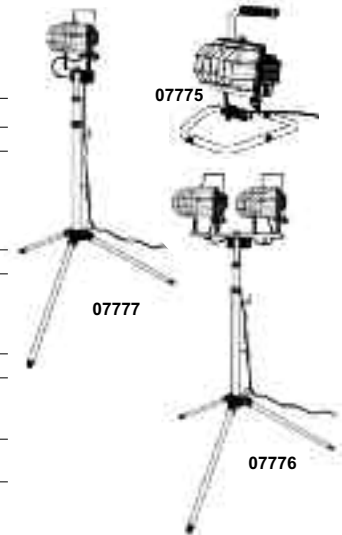

Features

- UL Listed
- 500 Watts of "Instant-On" light
- Wire guards protect lens and bulb
- 1/3 brighter than standard incandescent lighting
- 8-foot grounded cord with molded male plug
- Heavy-duty powder coated casting
- Telescoping post - reaches height of 7 feet
- Pivoting head - allows you to direct the light beam
- Tri-pod base for sturdy footing - collapses for storage
- Collapsible - easy to transport from site-to-site

- continues -

Temporary Lighting (continued)

Portable Lighting Systems

UL Listed

CAT. NO. DESCRIPTION

Hand-Held Light System

07775 500 Watt Bulb. Adjustable pivot handle with weatherproof On/Off Power Switch. No tri-pod and telescoping post

Dual Head Light System

07776 Two 500 Watt Pivoting Heads, Separate On/Off Power Switches for Each Fixture. Tri-Pod Included.

Single Head Light System

07777 500 Watt Bulb. Ideal for Connecting Lights in Series. Tri-Pod Included.

Single Light System with magnetic Mounting Feature

07885 500 Watt Light Mounts on Tri-Pod (not included) or Any Metal Structure.

Lamp Cord - Thermostat Cable

Lamp Cord

UL Listed
300 volt rip type cord with SPT-1 PVC insulation. 2 conductors of parallel stranded copper; one conductor ribbed for polarity. Specify color when ordering.

CAT. NO.	WIRE GA/COND	WIRE TYPE	LENGTH (FT)	CORD COLOR	125V RATING
60000-66-07	18/2	SPT-1	250	Brown	10A
60000-66-01	18/2	SPT-1	250	White	10A
60000-66-18*	18/2	SPT-1	250	Clear	10A
60000-66-08	18/2	SPT-1	250	Black	10A
60000-66-19*	18/2	SPT-1	250	Gold	10A
60000-66-21*	18/2	SPT-1	250	Silver	10A
60126-66-07	16/2	SPT-2	250	Brown	10A
60126-66-01	16/2	SPT-2	250	White	13A
60126-66-08	16/2	SPT-2	250	Black	13A

*Non UL

Thermostat Cable

UL Listed
For use with thermostat controls and other low-voltage systems - PVC jacket overall. 20 gauge.

CAT. NO.	WIRE GA/COND	CORD COLOR	LENGTH (FT)
70002-05-07	20/2	Brown	500
70003-05-07	20/3	Brown	500
70004-04-07	20/4	Brown	250
70005-04-07	20/5	Brown	250
70006-04-07	20/6	Brown	250
70007-04-07	20/7	Brown	250
70008-04-07	20/8	Brown	250
70010-04-07	20/10	Brown	250
70012-04-07	20/12	Brown	250
70082-66-07	18/2	Brown	500
70083-66-07	18/3	Brown	500
70084-66-07	18/4	Brown	250
70085-66-07	18/5	Brown	250
70086-66-07	18/6	Brown	250
70087-66-07	18/7	Brown	250
70088-66-07	18/8	Brown	250
70090-66-07	18/10	Brown	250
70092-66-07	18/12	Brown	250

- continues -