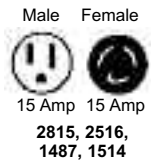

Electrical

Woods®

Woods®

Yellow Jacket® Power Cords - Contractor Grade

Full Lifetime Guarantee - Super Flexible Power Cords with Power Indicator Light

Yellow Jacket® Power Cords

Our exclusive Yellow Jacket® compound is more flexible and abrasion resistant at any temperature than standard vinyl compounds or blue cold weather cords. (Don't confuse Woods' unique high-gloss super flexible wire with yellow cords made of regular SJTW-A or SJEOW-A compounds.) Yellow Jacket® cords are the best on the job site. Yellow Jacket® is three times as abrasion resistant as standard vinyl. PowerLite power indicator plug glows when the cord has power. Extra heavy, clear molded plugs are rugged and durable.

CAT NO.	GAUGE/COND	WIRE TYPE	CORD LGTH (FT)	CORD COLOR	125V RATING
2886	14/3	SJTW-A	25	Yellow	15A
2887	14/3	SJTW-A	50	Yellow	15A
2888	14/3	SJTW-A	100	Yellow	13A
2883	12/3	SJTW-A	25	Yellow	15A

Individually packaged in easy-to-carry corrugated display box.

2884	12/3	SJTW-A	50	Yellow	15A
2885	12/3	SJTW-A	100	Yellow	15A
2805	10/3	SJTW-A	50	Yellow	15A
2806	10/3	SJTW-A	100	Yellow	15A

Yellow Jacket® Power Cords with T-Blade Plug

The only molded T-Blades on the market today! T-Blade female plug accepts tools with 15 amp and 20 amp plugs. T-Blade on female plug only. Individually packaged in easy-to-carry corrugated display box.

CAT NO.	GAUGE/COND	WIRE TYPE	CORD LGTH (FT)	CORD COLOR	125V RATING
2991	10/3	SJTW-A	50	Yellow	20A
2992	10/3	SJTW-A	100	Yellow	20A

Yellow Jacket® Power Blocks

Yellow Jacket® Power Block three-outlet adapters with exclusive high-gloss, extra durable, super flexible wire. Solid molded power block head stands up to heat, cold and rough use on job sites.