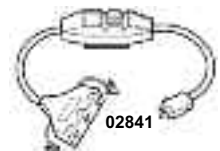

Electrical

Coleman Cable Systems, Inc.

Multiple Outlet Cords

Tri-Source™ - Three-Way Power Block

UL Listed - Meet OSHA Specifications. Includes protective covers for unused outlets.

CAT. NO.	WIRE GA/COND	WIRE TYPE	LENGTH (FT)	125V RATING
Yellow Polar/Solar®				
03412	12/3	SEOW	2	15A
03417	12/3	SJEOW	25	15A
03418	12/3	SJEOW	50	15A
03419	12/3	SJEOW	100	15A

Yellow Polar/Solar®-Featuring a Power Indicator Light

03482	12/3	SEOW	2	15A
03487	12/3	SJEOW	25	15A
03488	12/3	SJEOW	50	15A
03489	12/3	SJEOW	100	15A

American Contractor-300 Volt

03492	12/3	SJEOW	2	15A
03497	12/3	SJEOW	25	15A
03498	12/3	SJEOW	50	15A
03499	12/3	SJEOW	100	13A

Round Orange Vinyl

04217	14/3	SJTW	25	15A
04218	14/3	SJTW	50	15A
04219	14/3	SJTW	100	13A
04112	12/3	STW	2	15A
04117	12/3	SJTW	25	15A
04118	12/3	SJTW	50	15A
04119	12/3	SJTW	100	15A

Quadnector™ Polar/Solar® - Four-Way Power Block

UL Listed - Meet OSHA Specifications. The versatility of 4-way power combined with the durability of Polar/Solar Cord. Receptacle and plug constructed with Coleman's all weather T-Prene so it maintains total flexibility to -67° F. Weighs 1/3 less than ordinary cordage, resists oil, grease, solvents, abrasion, ozone and other cordage hazards.

CAT. NO.	WIRE GA/COND	WIRE TYPE	LENGTH (FT)	125V RATING
300 Volt - Yellow				
04412	12/3	SJEOW	6	15A
04417	12/3	SJEOW	25	15A
04418	12/3	SJEOW	50	15A
04419	12/3	SJEOW	100	15A

600 Volt - Yellow

04512	12/3	SEOW	6	15A
04517	12/3	SEOW	25	15A
04518	12/3	SEOW	50	15A
04519	12/3	SEOW	100	15A

Quadnector™ Round Orange Vinyl - Four-Way Power Block

UL Listed - Meet OSHA Specifications

CAT. NO.	WIRE GA/COND	WIRE TYPE	LENGTH (FT)	125V RATING
300 Volt-Orange				
04102	12/3	SJTW	6	15A
04107	12/3	SJTW	25	15A
04108	12/3	SJTW	50	15A
04109	12/3	SJTW	100	15A

600 Volt-Orange